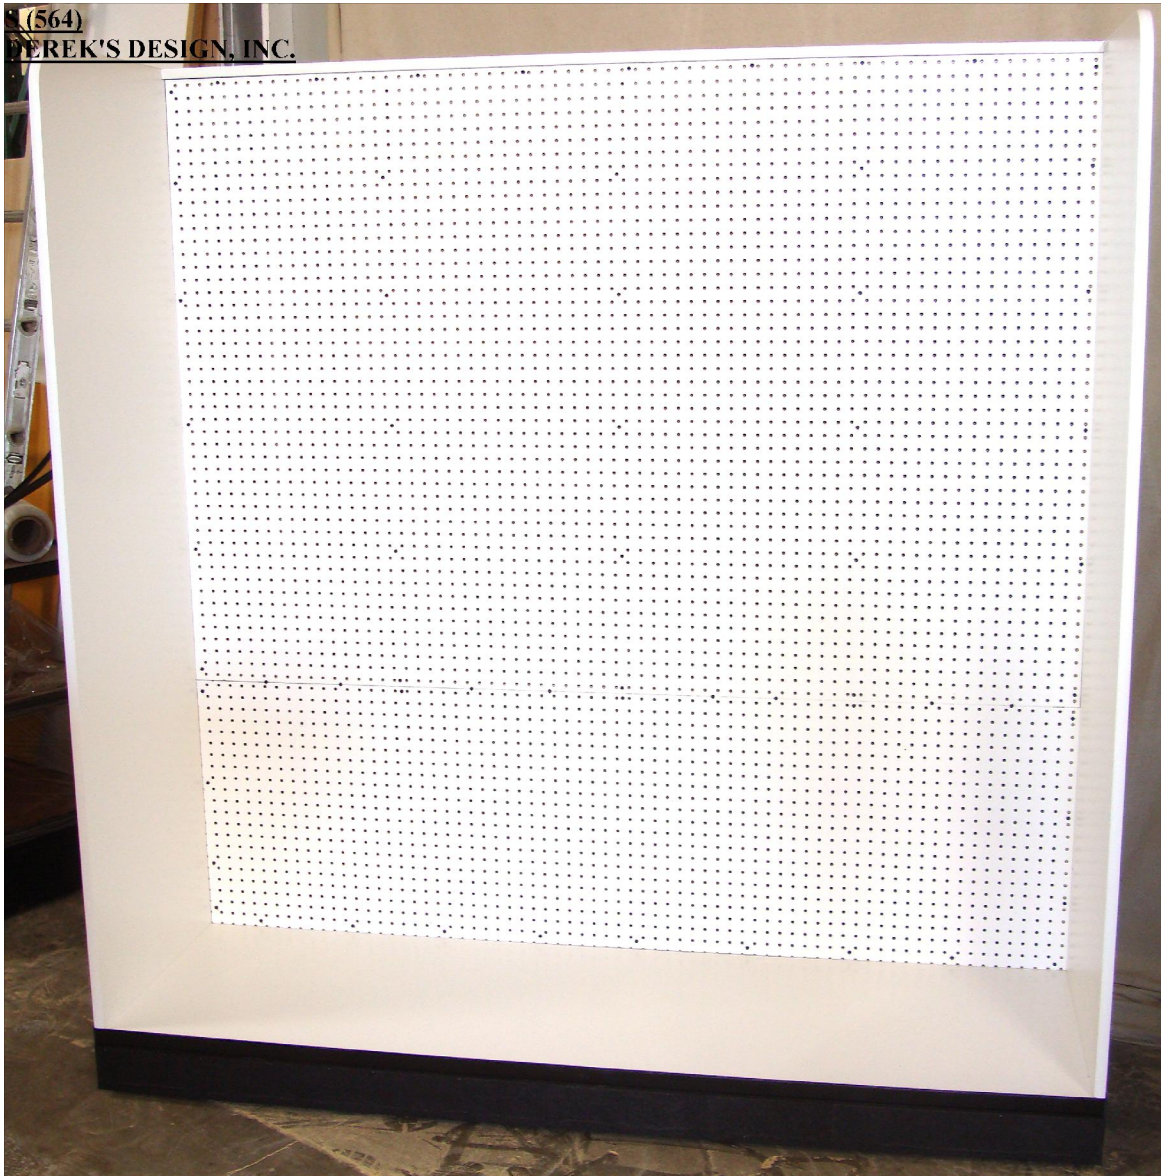

STORE FIXTURES

P.O.P. DISPLAYS

2131 -A March Road
Roseville, CA 95747-9702
Ph. (916) 786-4774, Fax 4775
Email info@dereksdesign.com
www.dereksdesign.com

CUSTOM SPICE FIXTURES

Available in many custom
colors & designs.
Made strong, clean, hidden
fasteners, quality hinges,
casters. Let us discuss your
needs.

**OPEN TOP SPICE UNIT.
WITH OR WITH-OUT A BASE**

S (564)