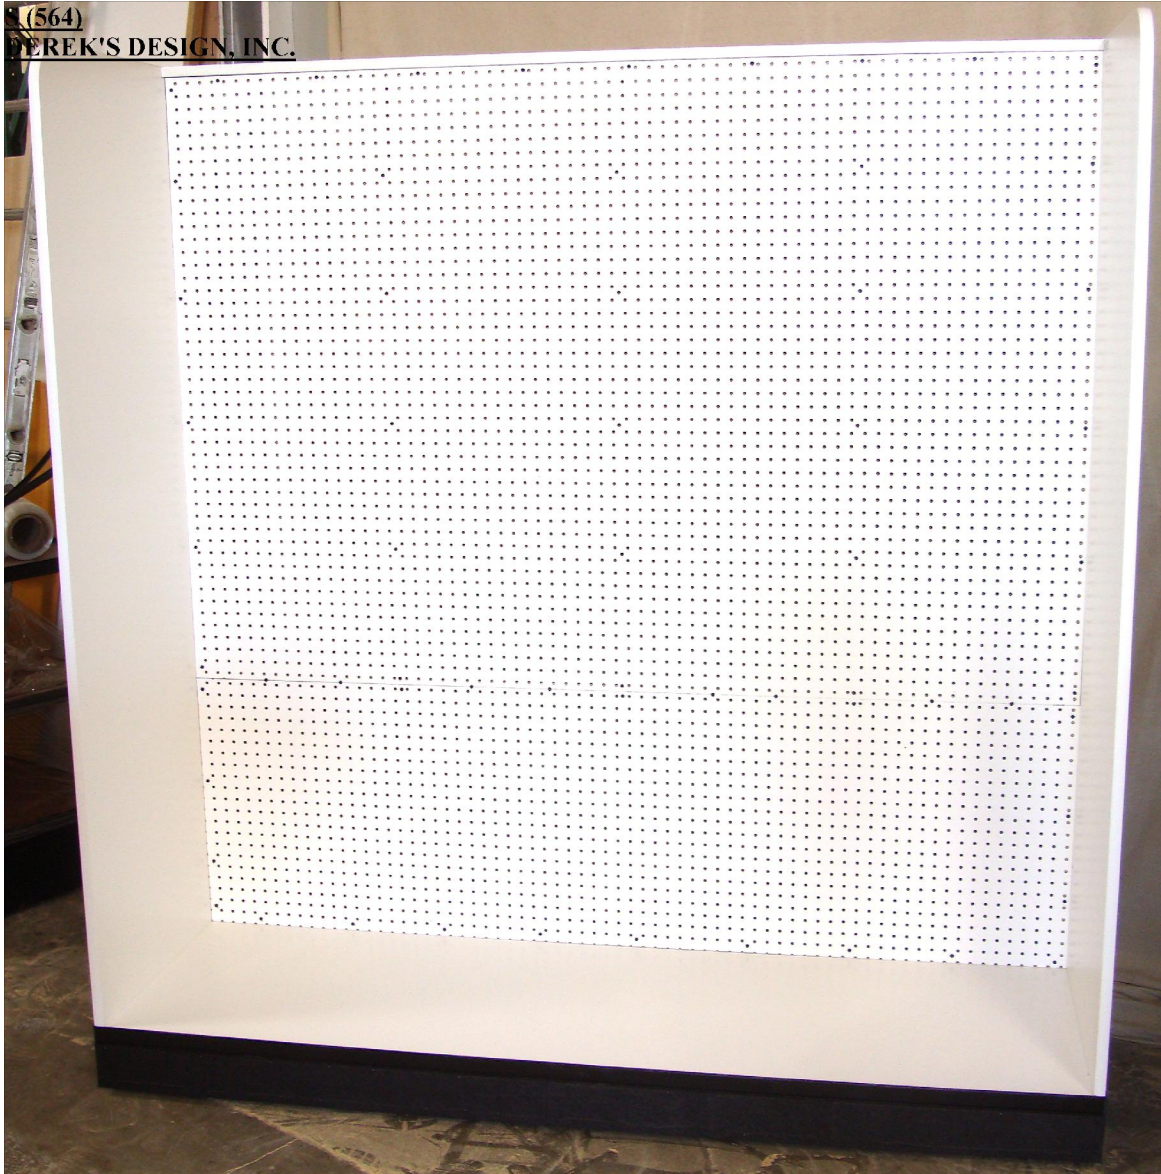

STORE FIXTURES

P.O.P. DISPLAYS

2131 -A March Road
Roseville, CA 95747-9702
Ph. (916) 786-4774, Fax 4775
Email info@dereksdesign.com
www.dereksdesign.com

CUSTOM SPICE FIXTURES

Available in many custom
colors & designs.
Made strong, clean, hidden
fasteners, quality hinges,
casters. Let us discuss your
needs.

OPEN TOP SPICE UNIT. WITH OR WITH-OUT A BASE

S (564)