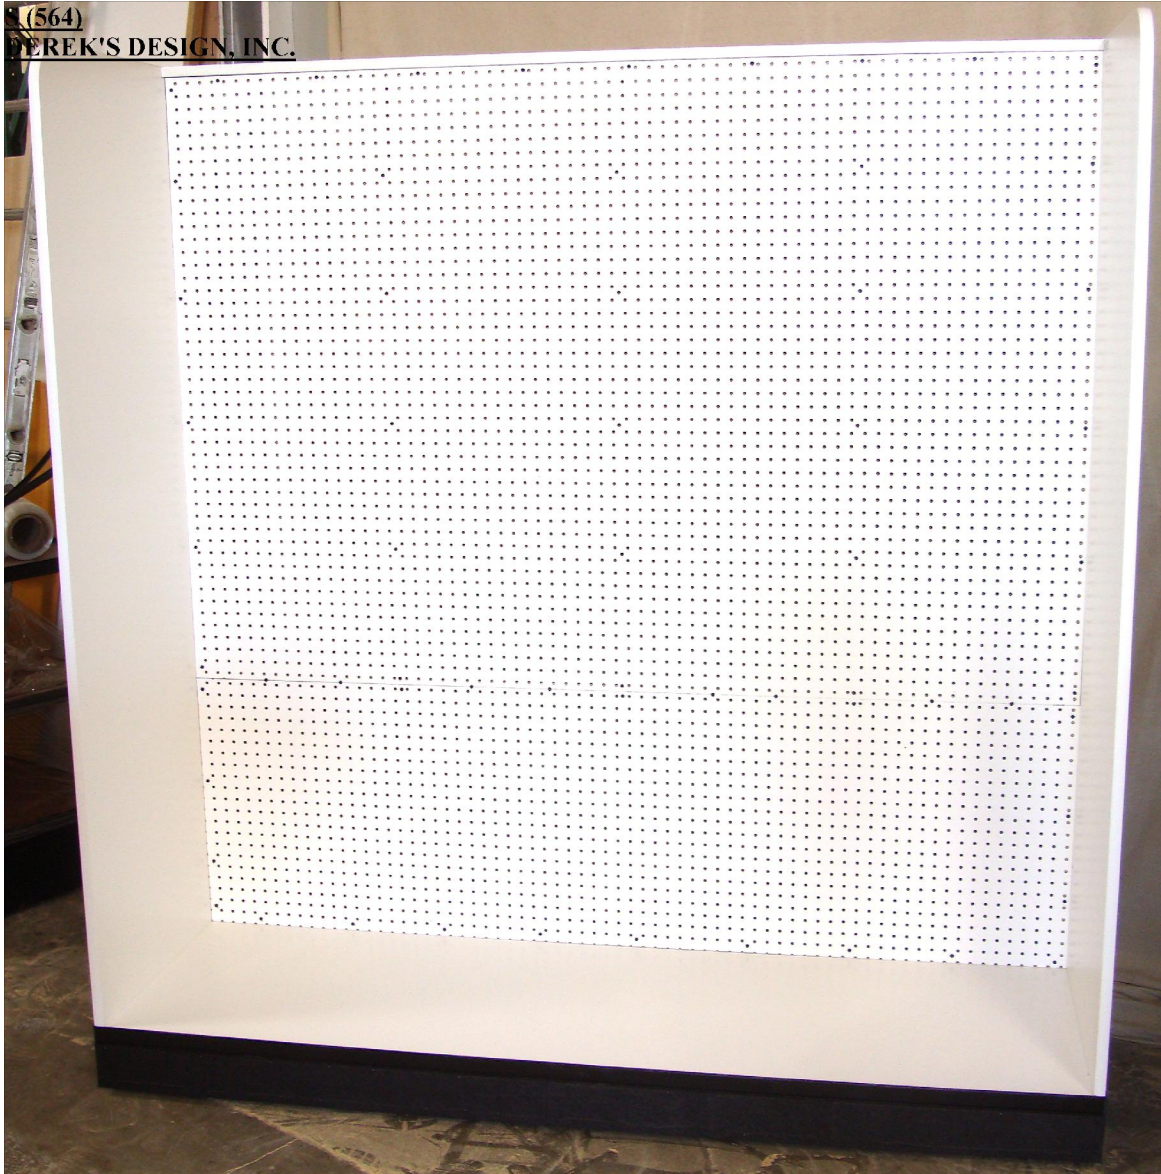

STORE FIXTURES

P.O.P. DISPLAYS

2131 -A March Road
Roseville, CA 95747-9702
Ph. (916) 786-4774, Fax 4775
Email info@dereksdesign.com
www.dereksdesign.com

CUSTOM SPICE FIXTURES

Available in many custom
colors & designs.
Made strong, clean, hidden
fasteners, quality hinges,
casters. Let us discuss your
needs.

**OPEN TOP SPICE UNIT.
WITH OR WITH-OUT A BASE**

S (564)