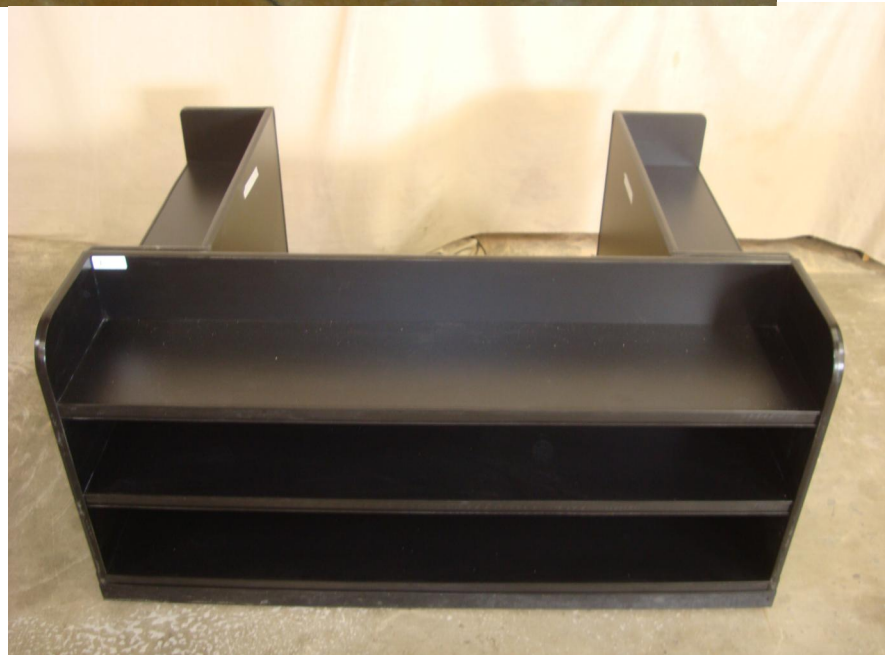

STORE FIXTURES

P.O.P. DISPLAYS

2131 -A March Road
Roseville, CA 95747-9702
Ph. (916) 786-4774, Fax 4775
Email info@dereksdesign.com
www.dereksdesign.com

CARTS
FITS
3-SIDED
CHICKEN
WARMER

C (235)