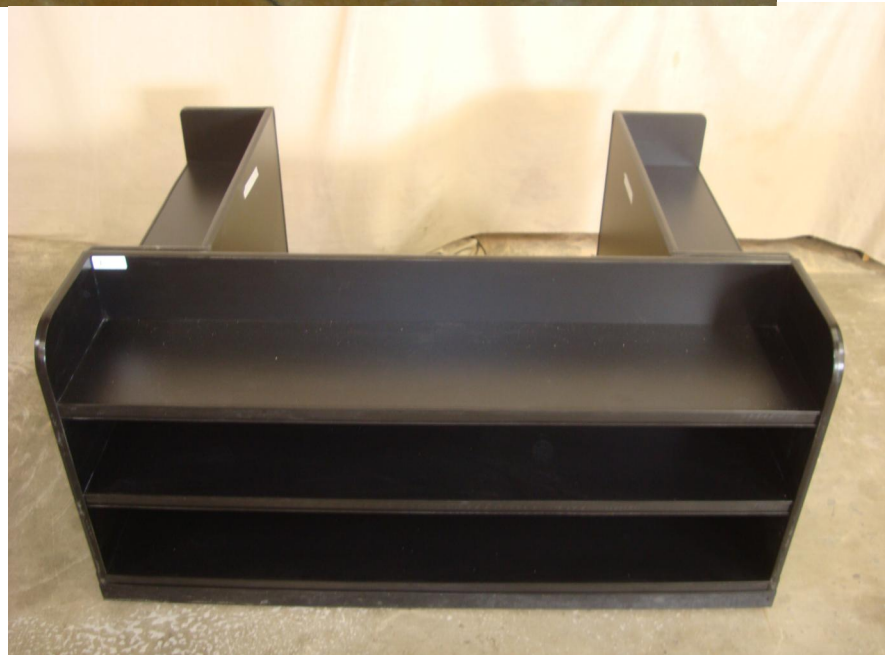

STORE FIXTURES

P.O.P. DISPLAYS

2131 -A March Road
Roseville, CA 95747-9702
Ph. (916) 786-4774, Fax 4775
Email info@dereksdesign.com
www.dereksdesign.com

CARTS
FITS
3-SIDED
CHICKEN
WARMER

C (235)