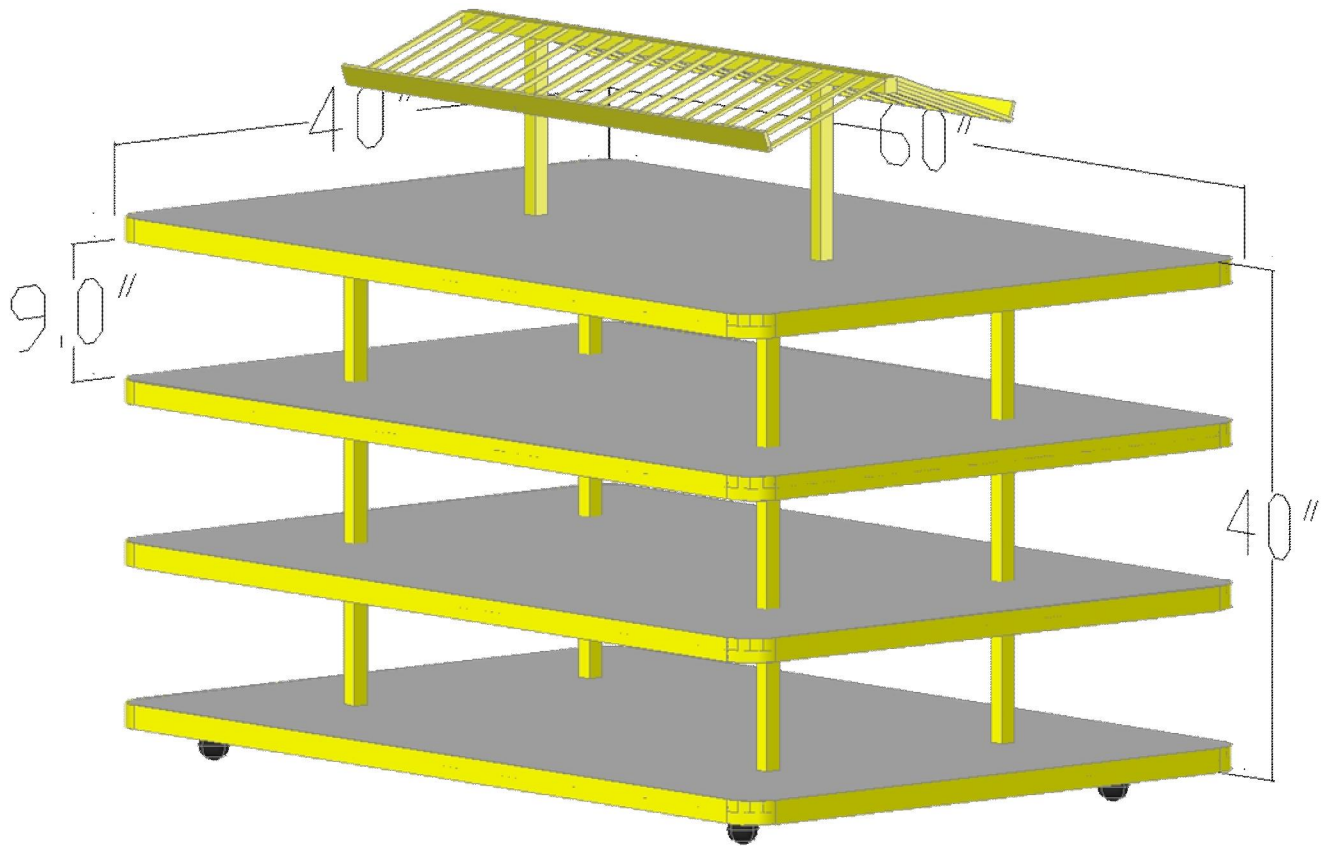

STORE FIXTURES

P.O.P. DISPLAYS

2131 -A March Road
Roseville, CA 95747-9702
Ph. (916) 786-4774, Fax 4775
Email info@dereksdesign.com
www.dereksdesign.com

METAL TABLE, PROMOTION TOP TIER,
POLES IN 10" FROM SIDES
PICTURED: 40" WIDE X 60" LONG X 40" HIGH
4-TIER, 1.5" PTM STRIP ON ALL SHELVES,
YELLOW POWDER COATED, WHITE SHELVES,
2" RADIUS CORNERS, CASTERS