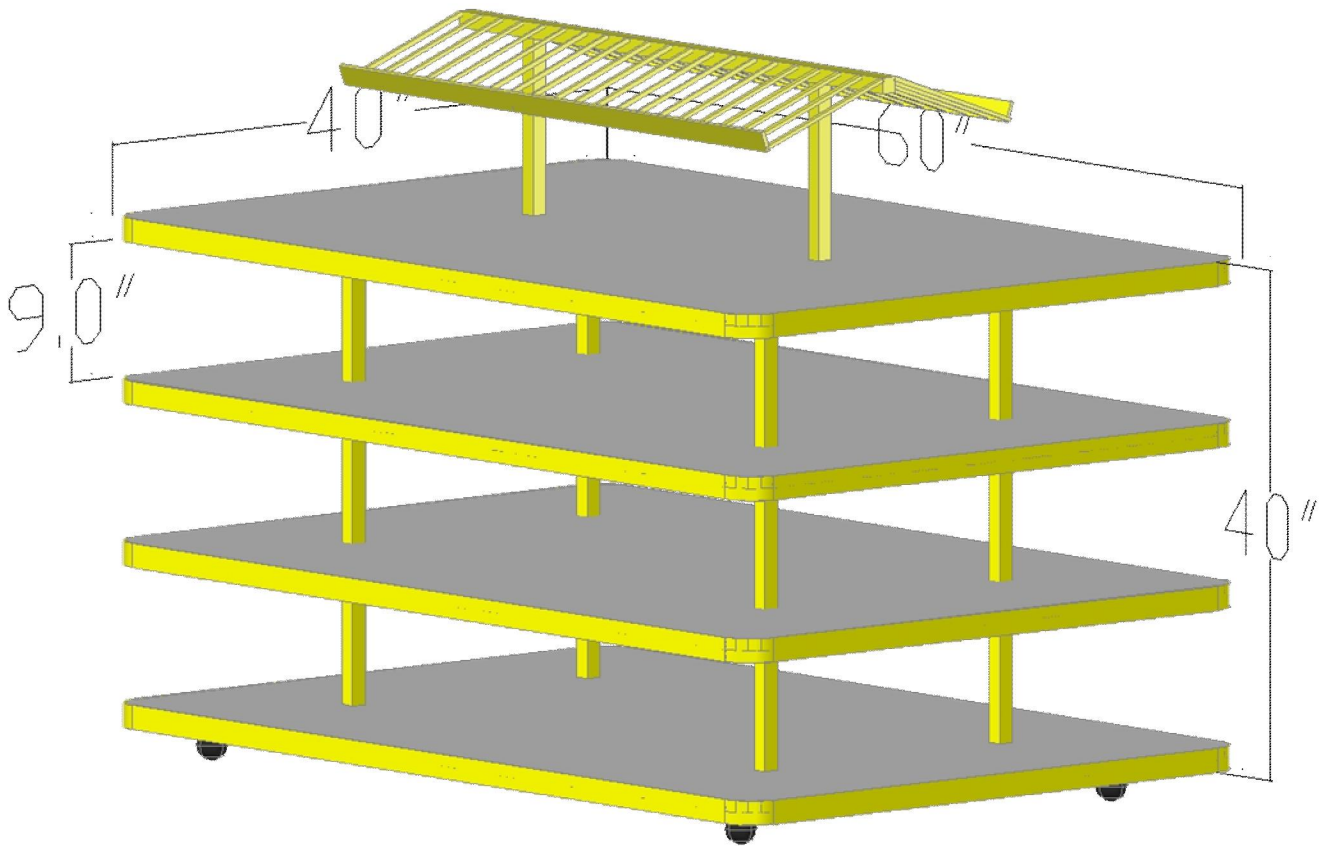

METAL TABLE, PROMOTION TOP TIER,
POLES IN 10" FROM SIDES
PICTURED: 40" WIDE X 60" LONG X 40" HIGH
4-TIER, 1.5" PTM STRIP ON ALL SHELVES,
YELLOW POWDER COATED, WHITE SHELVES,
2" RADIUS CORNERS, CASTERS