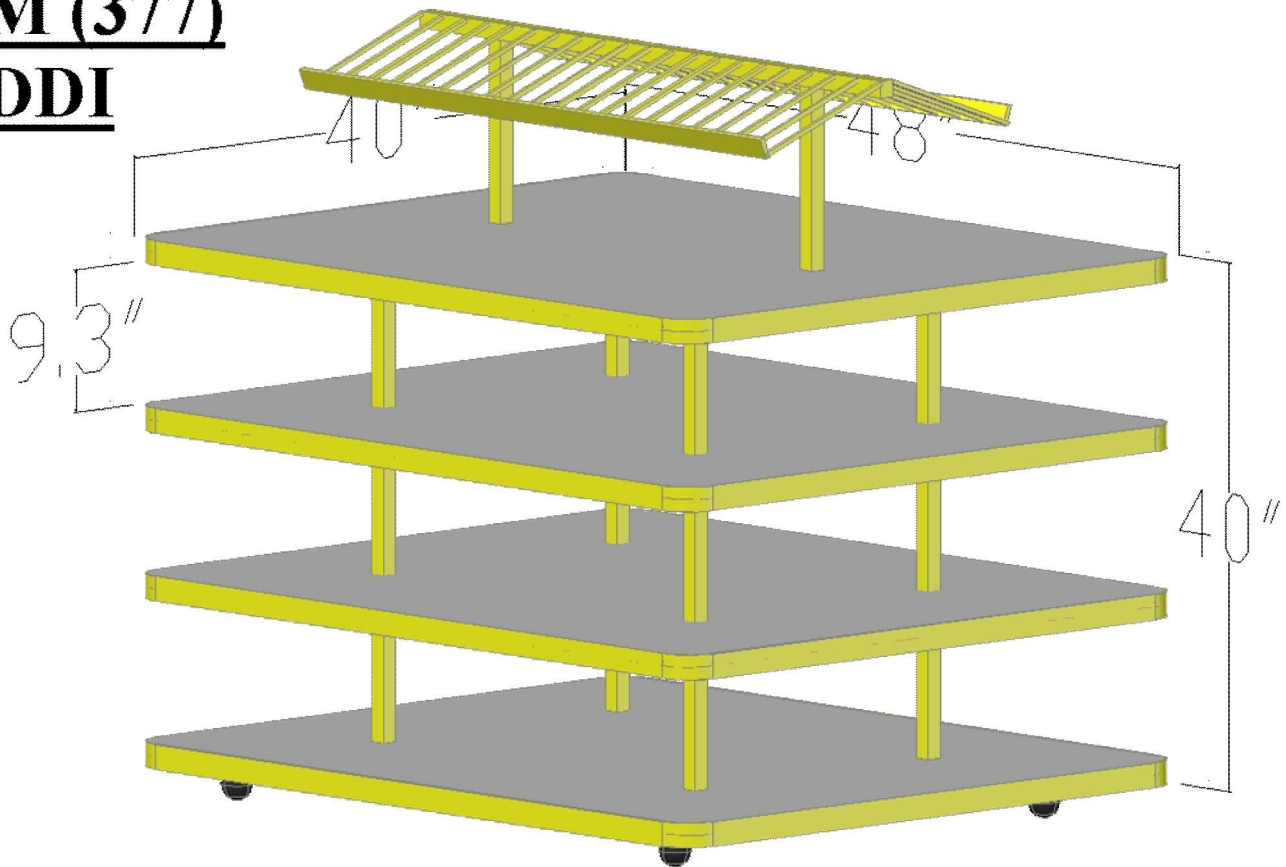

STORE FIXTURES

P.O.P. DISPLAYS

2131 -A March Road
Roseville, CA 95747-9702
Ph. (916) 786-4774, Fax 4775
Email info@dereksdesign.com
www.dereksdesign.com

M (377)

DDI

METAL TABLE, PROMOTION TOP TIER,
POLES IN 10" FROM SIDES
PICTURED: 40" WIDE X 48" LONG X 40" HIGH
4-TIER, 1.5" PTM STRIP ON ALL SHELVES,
YELLOW POWDER COATED, WHITE SHELVES,
2" RADIUS CORNERS, CASTERS

M (377)