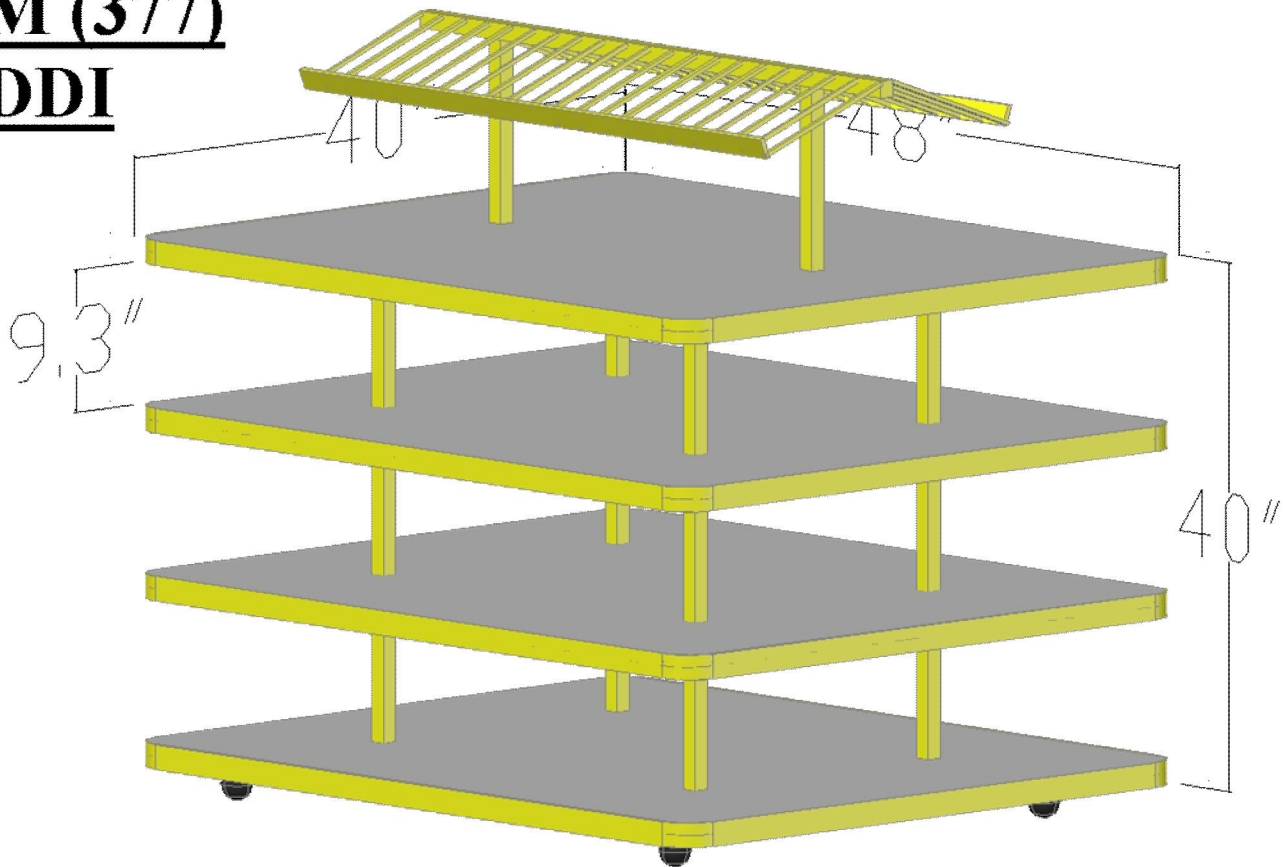

STORE FIXTURES

P.O.P. DISPLAYS

2131 -A March Road
Roseville, CA 95747-9702
Ph. (916) 786-4774, Fax 4775
Email info@dereksdesign.com
www.dereksdesign.com

M (377)

DDI

METAL TABLE, PROMOTION TOP TIER,
POLES IN 10" FROM SIDES
PICTURED: 40"WIDE X 48"LONG X 40" HIGH
4-TIER, 1.5" PTM STRIP ON ALL SHELVES,
YELLOW POWDER COATED, WHITE SHELVES,
2" RADIUS CORNERS, CASTERS

M (377)