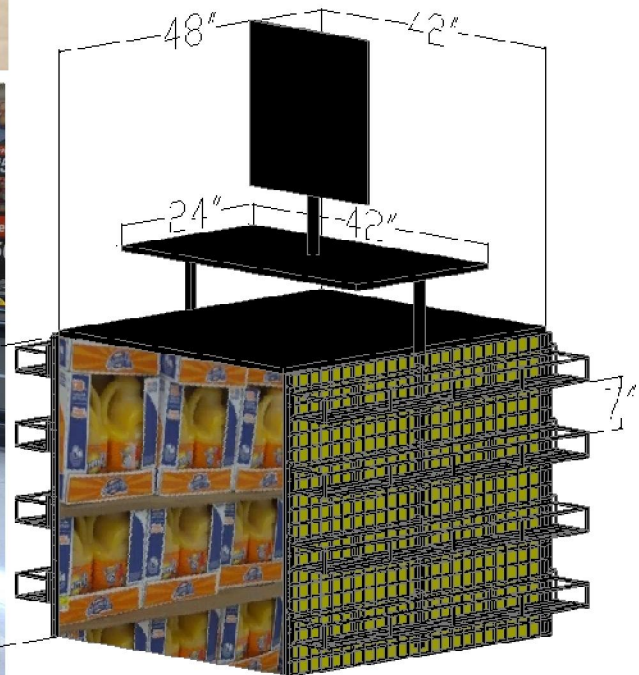

STORE FIXTURES

P.O.P. DISPLAYS

2131 -A March Road
 Roseville, CA 95747-9702
 Ph. (916) 786-4774, Fax 4775
 Email info@dereksdesign.com
 www.dereksdesign.com

Place a pallet under this
 "Pallet Straddled"
 Cross merchandise other
 products with yours for
 destination sales.

This metal Pallet Straddler
 Has side baskets and 2-tier
 table. Promotion sign holder
 On top.

M (346) Metal Pallet Straddler