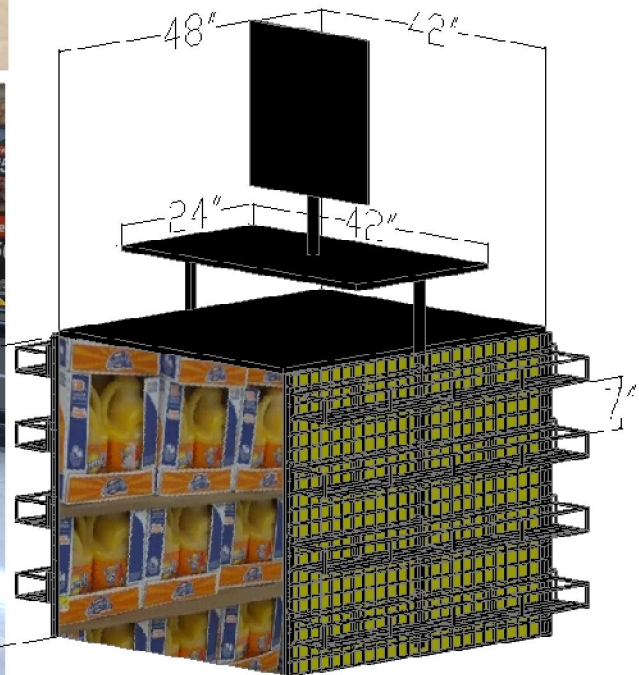

## STORE FIXTURES

### P.O.P. DISPLAYS

2131 -A March Road  
 Roseville, CA 95747-9702  
 Ph. (916) 786-4774, Fax 4775  
 Email info@dereksdesign.com  
 www.dereksdesign.com

Place a pallet under this  
 "Pallet Straddled"  
 Cross merchandise other  
 products with yours for  
 destination sales.

This metal Pallet Straddler  
 Has side baskets and 2-tier  
 table. Promotion sign holder  
 On top.

M (346) Metal Pallet Straddler