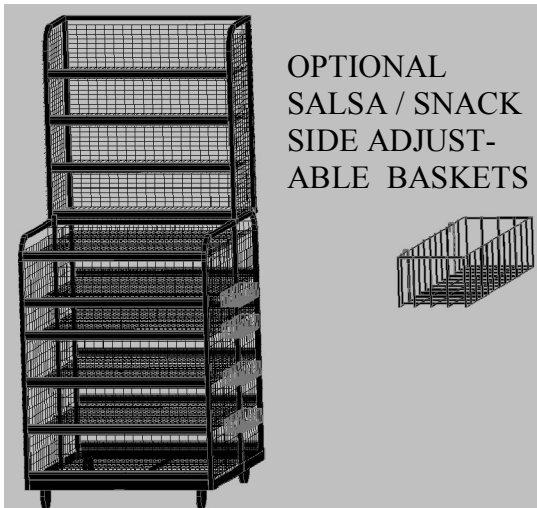

STORE FIXTURES

P.O.P. DISPLAYS

2131 -A March Road
 Roseville, CA 95747-9702
 Ph. (916) 786-4774, Fax 4775
 Email info@dereksdesign.com

OPTIONAL
 SALSA / SNACK
 SIDE ADJUST-
 ABLE BASKETS

How about a permanent chip display for permanent sales growth, not the temporary cardboard for a temporary set-up. This chip / salsa end is versatile in that all shelves are adjustable. You can easily rotate back stock from the rear. 1/14" ptm on all adj shelves. Side adj baskets available.