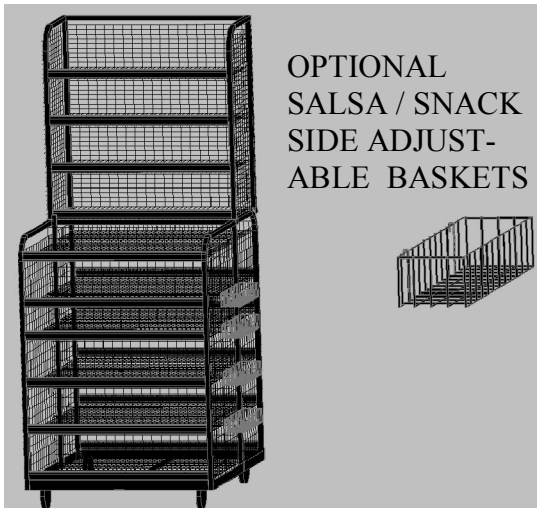

# STORE FIXTURES

## P.O.P. DISPLAYS

2131 -A March Road  
 Roseville, CA 95747-9702  
 Ph. (916) 786-4774, Fax 4775  
 Email info@dereksdesign.com

OPTIONAL  
 SALSA / SNACK  
 SIDE ADJUST-  
 ABLE BASKETS

How about a permanent chip display for permanent sales growth, not the temporary cardboard for a temporary set-up. This chip / salsa end is versatile in that all shelves are adjustable. You can easily rotate back stock from the rear. 1/14" ptm on all adj shelves. Side adj baskets available.