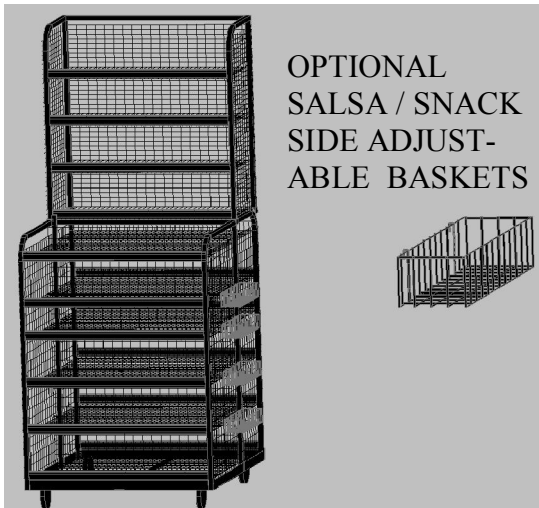

**Derek's
Design,
Inc.**

STORE FIXTURES

P.O.P. DISPLAYS

2131 -A March Road
Roseville, CA 95747-9702
Ph. (916) 786-4774, Fax 4775
Email info@dereksdesign.com

OPTIONAL
SALSA / SNACK
SIDE ADJUST-
ABLE BASKETS

How about a permanent chip display for permanent sales growth, not the temporary cardboard for a temporary set-up. This chip / salsa end is versatile in that all shelves are adjustable. You can easily rotate back stock from the rear. 1/14" ptm on all adj shelves. Side adj baskets available.