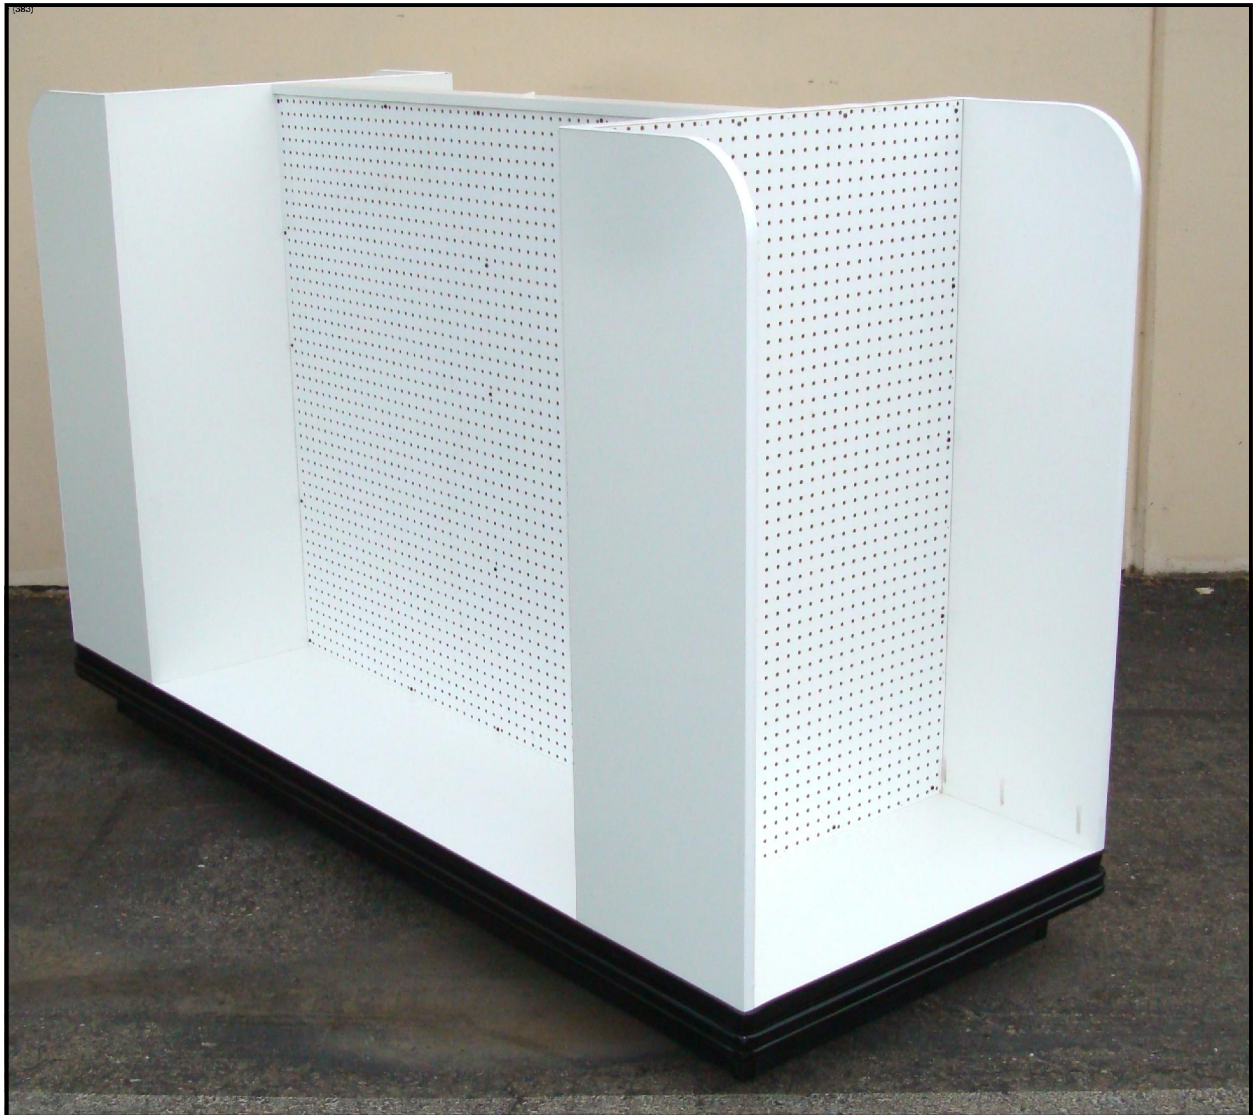

STORE FIXTURES

P.O.P. DISPLAYS

2131 -A March Road
Roseville, CA 95747-9702
Ph. (916) 786-4774, Fax 4775
Email info@dereksdesign.com
www.dereksdesign.com

CUSTOM SPICE FIXTURES

Available in many custom colors & designs.
Made strong, clean, hidden fasteners, quality
hinges, casters. Let us discuss your needs.

**SPICE ISLAND 4-
SIDED WITH PEG
PRODUCT**

F (383)